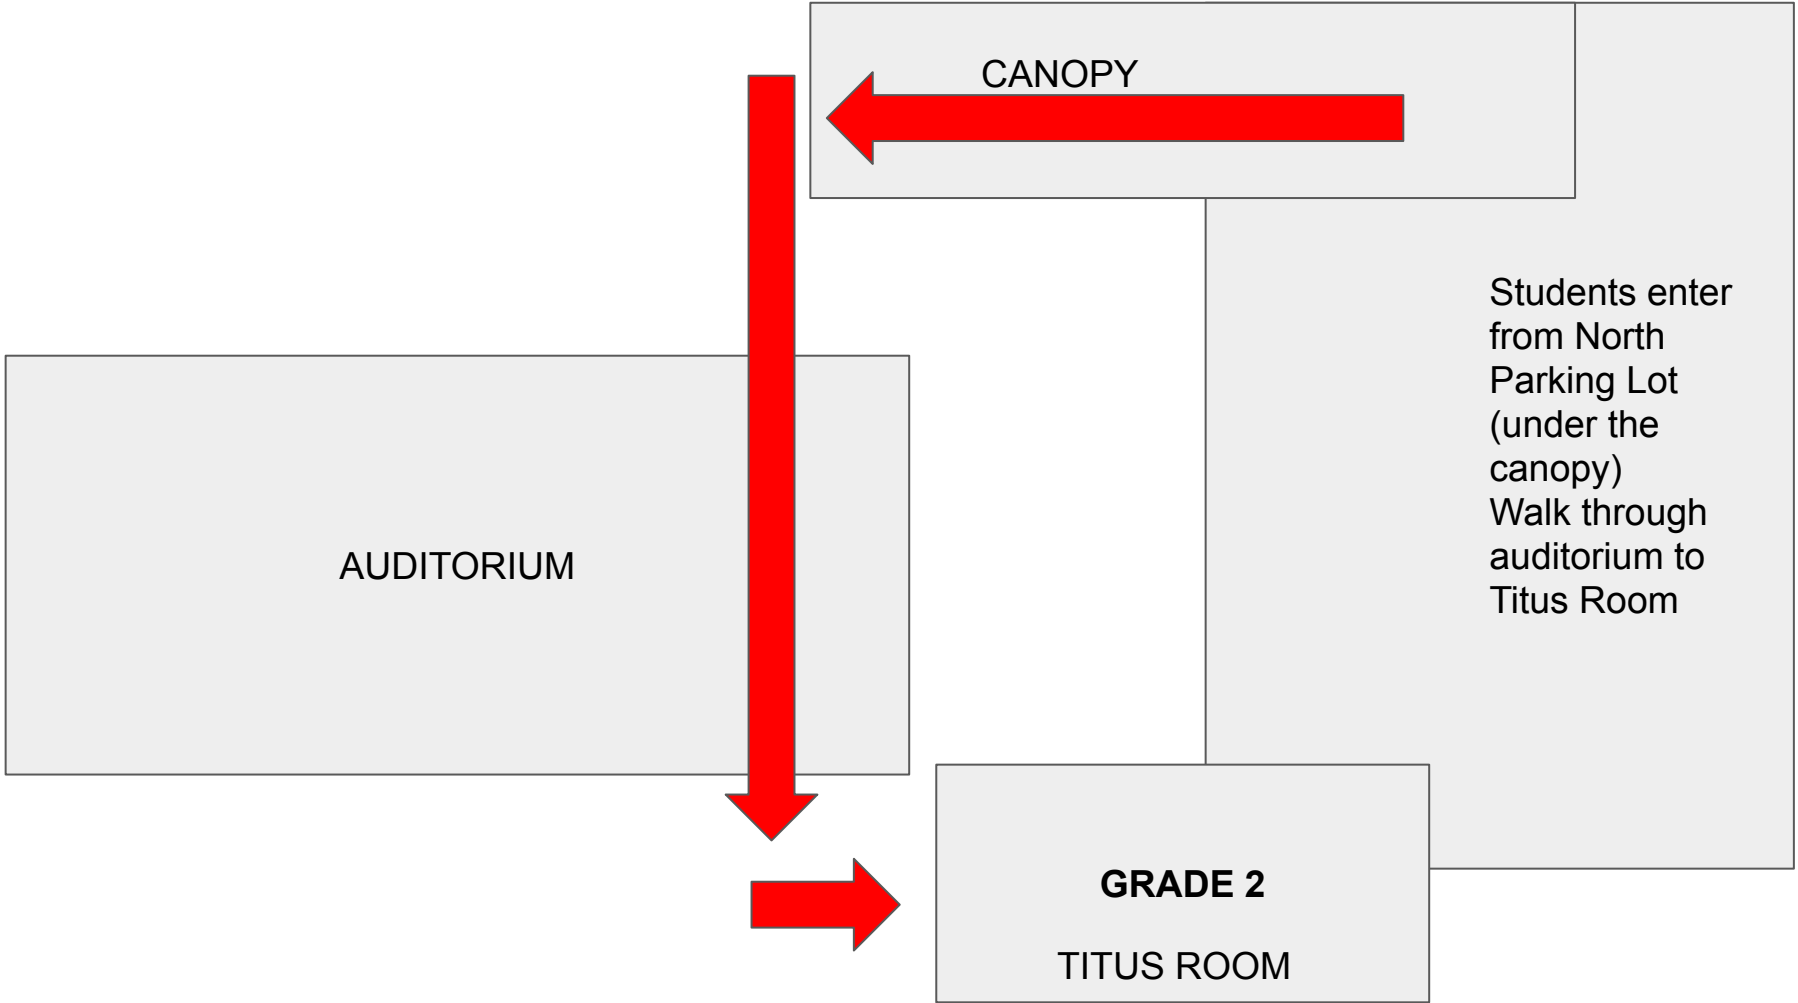

SCIENCE LAB

7A

MAKERSPACE

8B

MIDDLE SCHOOL WING

STUDENTS ENTER THROUGH SOUTH PARKING LOT
MAIN ENTRANCE

7B

6B

8A

6A

CANOPY

CAFETERIA

GRADE 3

DOOR

NORTH PARKING
LOT

PRIMARY SCHOOL WING
STUDENTS ENTER NORTH PARKING LOT