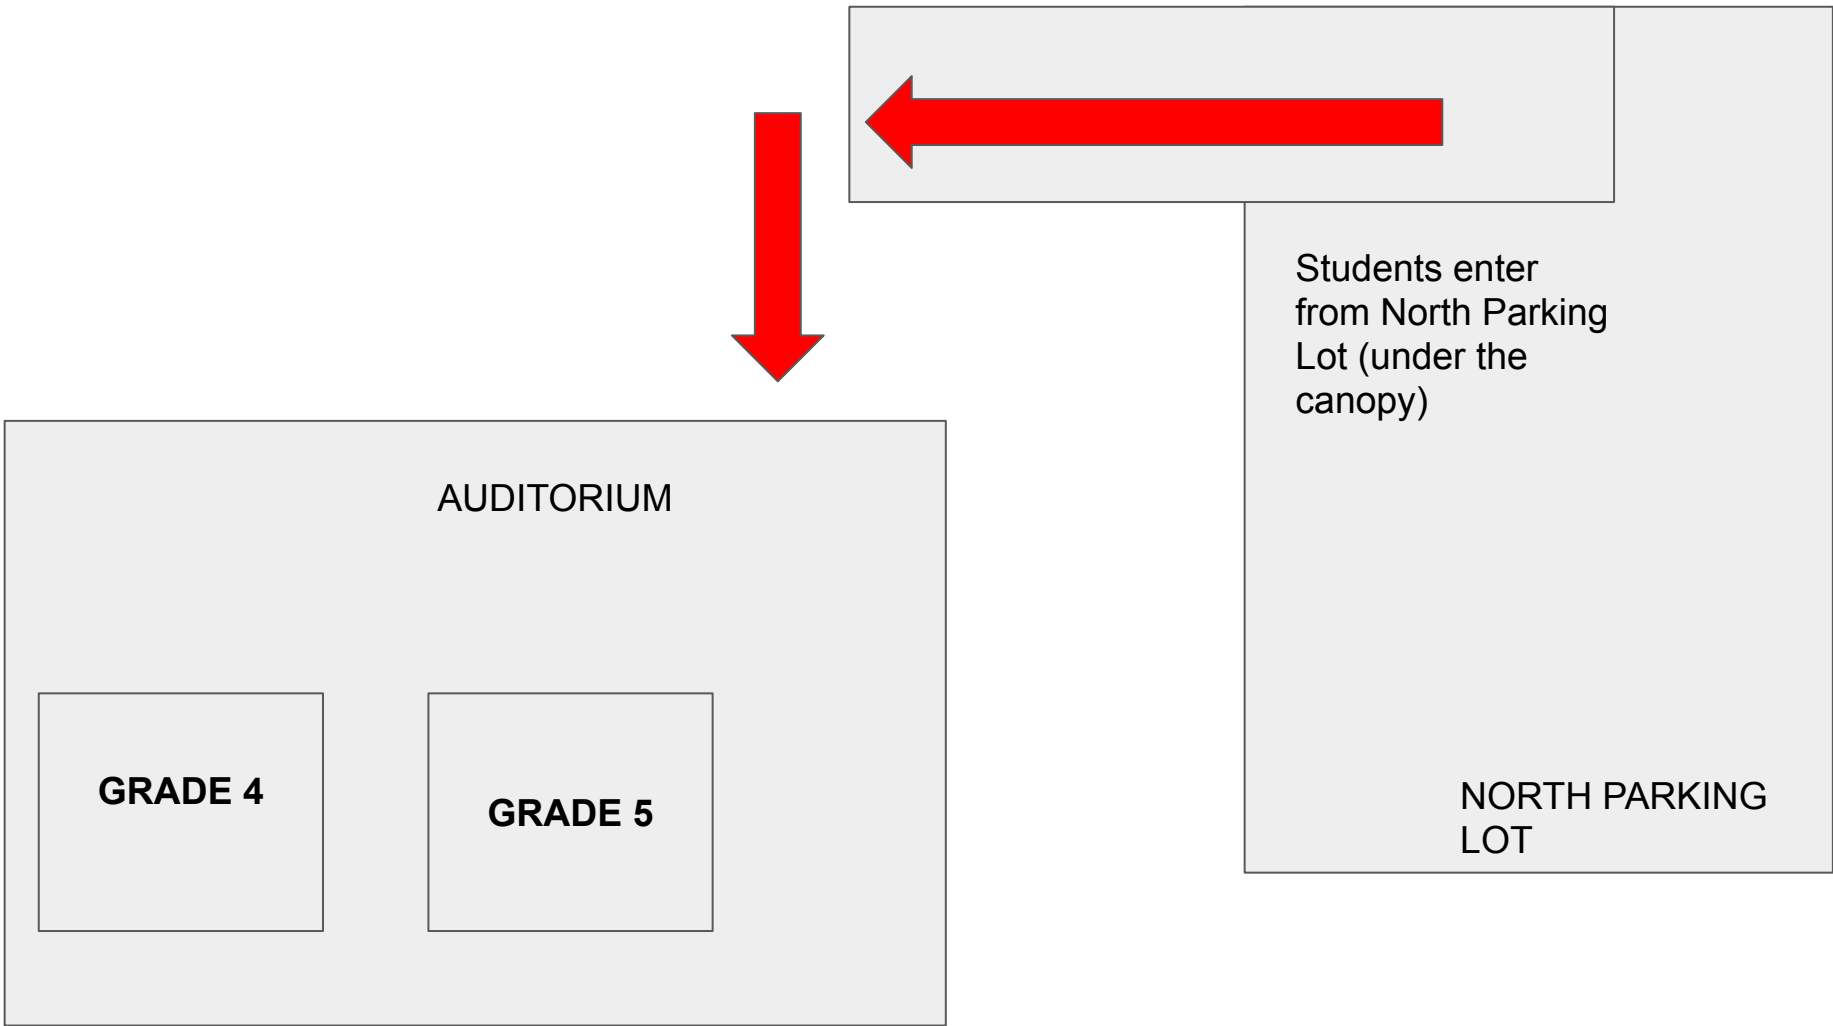

SCIENCE LAB

7A

MAKERSPACE

8B

MIDDLE SCHOOL WING

STUDENTS ENTER THROUGH SOUTH PARKING LOT
MAIN ENTRANCE

7B

6B

8A

6A

CANOPY

CAFETERIA

GRADE 3

DOOR

NORTH PARKING
LOT

PRIMARY SCHOOL WING
STUDENTS ENTER NORTH PARKING LOT